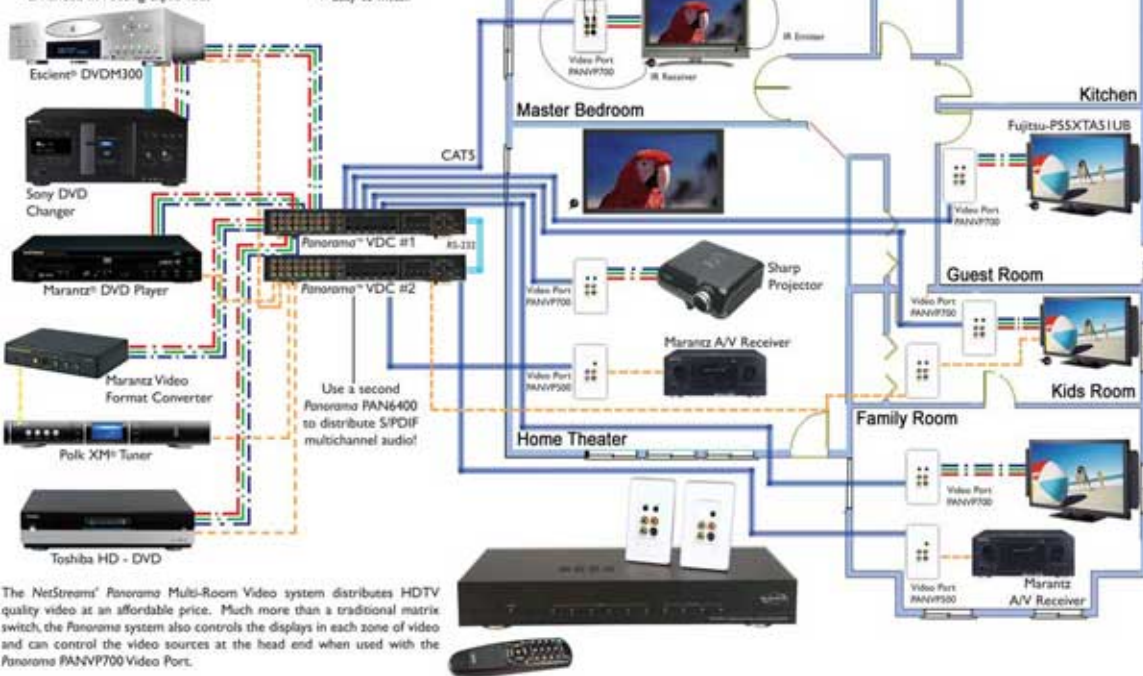

Panorama™ High Definition Multi-Room Video & Control

- High Definition Video Distribution & Control
- 4 global source inputs
- 6-100 display outputs
- Up to 1,000 feet for each CAT5 run
- Enhanced IR routing capabilities

- Control sources via the IR Receiver included with the PANVP700
- No set top box needed
- Easy to install

Created with

 **nitro**PDF[®] **express**

download the free trial online at nitropdf.com/express